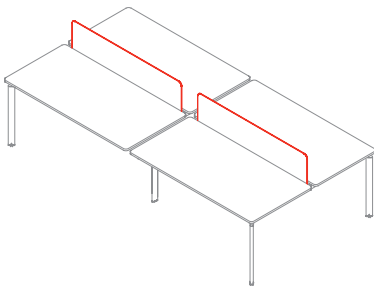

1CV9160: L 166¾ P 64¼ H 29

1CV9260: L 190¼ P 64¼ H 29

1CV9360: L 214 P 64¼ H 29

CONFERENCE

Conference table

1CV3100: L 103 P 63 H 29

Conference table

1CV3220: L 119 P 63 H 29

Conference table

1CV3430: L 151½ P 63 H 29

Conference table

1CV3320: L 199½ P 63 H 29

Clavis

WIRE MANAGEMENT

Cable tray

1CV5160: L 55
1CV5260: L 63
1CV5360: L 71
1CV5460: L 78¾

Central connecting cable tray

1CV5560: L 12½ P 3
1CV5660: L 13¾ P 3

Cable socket

1CV5951

Cable management box

L 8 P 3¾

1CV5941: DOUBLE FLIP DOOR
1CV5942: SINGLE FLIP DOOR
1CV5842: SINGLE FLIP DOOR IN THE SAME FINISHES AS THE TOP
1CV5943: DOUBLE FLIP DOOR AND CABLE SUPPORT
1CV5944: SINGLE FLIP DOOR AND CABLE SUPPORT
1CV5844: SINGLE FLIP DOOR IN THE SAME FINISHES AS THE TOP AND CABLE SUPPORT

Cable spine

1CV5952

SCREENS

Front screen

1CV5180: L 55 P ¾ H 12
1CV5280: L 63 P ¾ H 12
1CV5380: L 71 P ¾ H 12

Front screen, one side equipped for magnetic fabric panel

1CV5181: L 55 P ¾ H 12
1CV5281: L 63 P ¾ H 12
1CV5381: L 71 P ¾ H 12