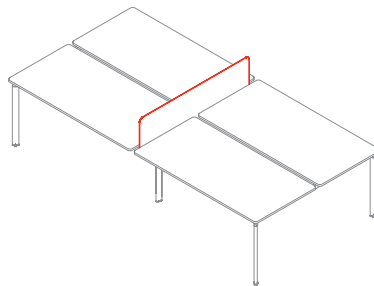

Side screen

1CV5480: L 31½ P ¾ H 12
1CV5580: L 39¾ P ¾ H 12
1CV5680: L 64½ P ¾ H 12

Side screen, one side equipped for magnetic fabric panel

1CV5481: L 31½ P ¾ H 12
1CV5581: L 39¾ P ¾ H 12
1CV5681: L 64½ P ¾ H 12

Side screen, two sides equipped for magnetic fabric panels

1CV5482: L 31½ P ¾ H 12
1CV5582: L 39¾ P ¾ H 12
1CV5682: L 64½ P ¾ H 12

Couple of multifunctional clamp for shared front screen

1CV5932

Magnetic fabric panel for side screen

1CV5183: L 55 H 8
1CV5283: L 63 H 8
1CV5383: L 71 H 8

1CV5481: L 31½ H 8
1CV5581: L 39¾ H 8
1CV5681: L 64½ H 8