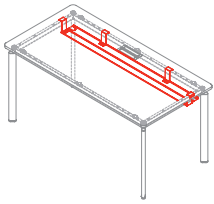

1CV9160: L 166¾ P 64¼ H 29

1CV9260: L 190¼ P 64¼ H 29

1CV9360: L 214 P 64¼ H 29

CONFERENCE

Conference table

1CV3100: L 103 P 63 H 29

Conference table

1CV3220: L 119 P 63 H 29

Conference table

1CV3430: L 151½ P 63 H 29

Conference table

1CV3320: L 199½ P 63 H 29

Clavis

WIRE MANAGEMENT

Cable tray

1CV5160: L 55
1CV5260: L 63
1CV5360: L 71
1CV5460: L 78¾

Central connecting cable tray

1CV5560: L 12½ P 3
1CV5660: L 13¾ P 3

Cable socket

1CV5951

Cable management box

L 8 P 3¾

1CV5941: DOUBLE FLIP DOOR
1CV5942: SINGLE FLIP DOOR
1CV5842: SINGLE FLIP DOOR IN THE SAME FINISHES AS THE TOP
1CV5943: DOUBLE FLIP DOOR AND CABLE SUPPORT
1CV5944: SINGLE FLIP DOOR AND CABLE SUPPORT
1CV5844: SINGLE FLIP DOOR IN THE SAME FINISHES AS THE TOP AND CABLE SUPPORT